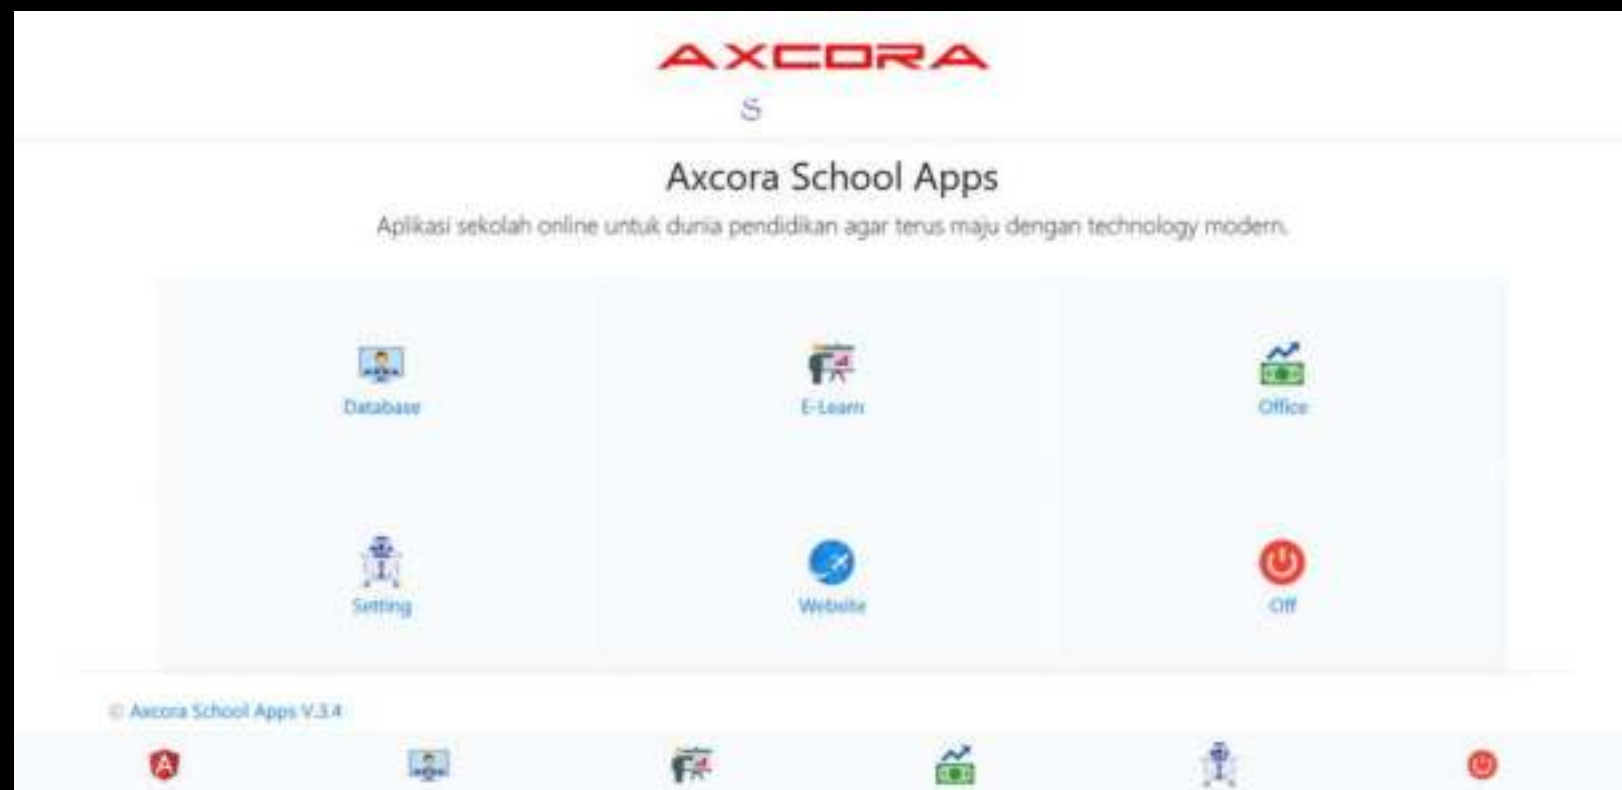

ADMIN APP

Aplikasi admin area ini berfungsi untuk membuat database para guru, siswa dan petugas TU , serta biaya keuangan sekolah dalam penggunaannya. Plus kemampuan untuk memberikan pengumuman hingga agenda sekolah terintegrasi secara langsung ke seluruh aplikasi sekolah baik aplikasi guru dan murid siswa.